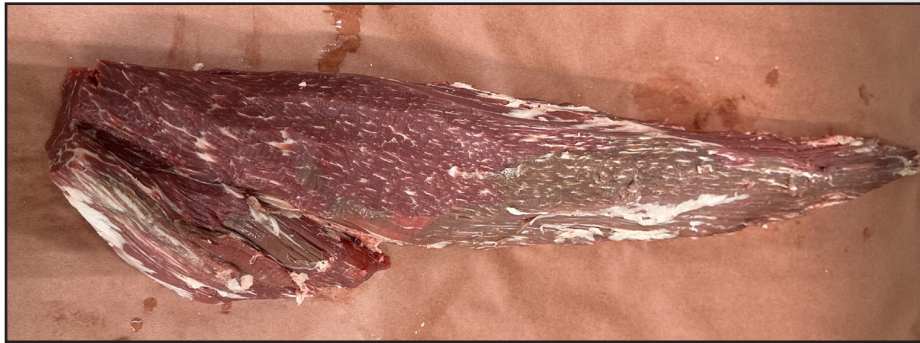

tenderloins

1 WAGYU TENDERLOIN

ONE WHOLE TENDERLOIN PER PACKAGE, TOTAL OF TWO

TOTAL POUNDS : 7.055 LBS

SIZE OF PACKAGES PER POUND : 4.15, 2.905

2 WAGYU TENDERLOIN

ONE WHOLE TENDERLOIN PER PACKAGE, TOTAL OF TWO

TOTAL POUNDS : 6.845 LBS

SIZE OF PACKAGES PER POUND : 3.815, 3.03

filets

3 WAGYU FILET

TWO STEAKS PER PACKAGE, TOTAL OF TEN FILETS

TOTAL POUNDS : 4.7 LBS

SIZE OF PACKAGES PER POUND : 0.94, 0.91, 0.94, 0.98, 0.93

4 WAGYU FILET

TWO STEAKS PER PACKAGE, TOTAL OF TEN FILETS

TOTAL POUNDS : 4.81 LBS

SIZE OF PACKAGES PER POUND : 0.99, 0.96, 0.965, 0.97, 0.925

5 WAGYU FILET

TWO STEAKS PER PACKAGE, TOTAL OF TEN FILETS

TOTAL POUNDS : 4.705 LBS

SIZE OF PACKAGES PER POUND : 0.975, 0.935, 0.91, 0.96, 0.925

6 WAGYU FILET

TWO STEAKS PER PACKAGE, TOTAL OF TEN FILETS

TOTAL POUNDS : 4.77 LBS

SIZE OF PACKAGES PER POUND : 0.97, 0.92, 0.935, 0.955, 0.99

7 WAGYU FILET

TWO STEAKS PER PACKAGE, TOTAL OF TEN FILETS

TOTAL POUNDS : 4.87 LBS

SIZE OF PACKAGES PER POUND : 0.99, 0.95, 0.995, 0.97, 0.965

Each lot is sold by the pound. Total amount owed will be the bid amount times total pounds per lot.